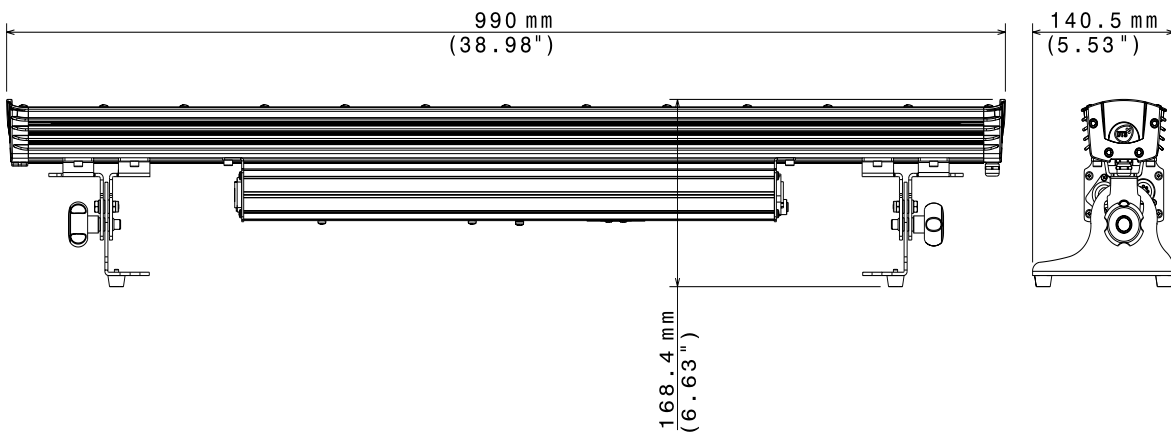

FOS 100 SOLO FC

**POWERFUL AND FLEXIBLE LED BAR FOR UNIFORM
BACKGROUNDS AND CYCLORAMAS**

FOS is a **compact and robust LED light bar** fitted with 15 OSTAR Full Color LEDs. This powerful LED bar can be used either for background lighting or for linear effects. The unit is **available with different beam angles** and it can be fitted with **additional filters** to further enlarge its projections range. FOS 100 SOLO version is available with integrated **IP20 PSU for temporary installation or with IP65 PSU for permanent ones.**

SP LENS 10°
03.LBB014S11FC10

MF LENS 25°
03.LBB014S11FC25

WF LENS 40°
03.LBB014S11FC40

OUTPUT

- 15 Full Color (RGBW) LEDs
- Lumens 4,608 @ 500mA
- LED lifespan: 50,000 hours (70% lumen output)

OPTICAL GROUP

CONNECTIONS

- PowerCON IN/OUT panel connectors
- XLR 5 pins IN/OUT panel connectors

OPERATING TEMPERATURE

-10° / 40° C

PHYSICAL

- IP20 or IP65
- IK protection degree: IK09 (only IP65-rated)
- Housing: Aluminium
- Weight: 7.9 Kg (17.4 lbs)
- Finishing: Black

SHIPPING

- Packaging: Carton box
- Box size: 1060 x 200 x 200 mm (41.7" x 7.9" x 7.9")
- Box weight: 9.2 Kg (20.3 lbs)

ACCESSORIES INCLUDED

- 1 x Fit joint for joining bars inline (code 02M09519.46)
- 2 x M4 knob for fit joint (code 0511P014)
- 1 x PowerCON IN female cable connector (code 0520P014)
- 1 x PowerCON OUT female cable connector (code 0520P029)
- 1 x XLR 5 Pins female cable connector (code 0508B027)
- 1 x XLR 5 Pins male cable connector (code 0508B028)